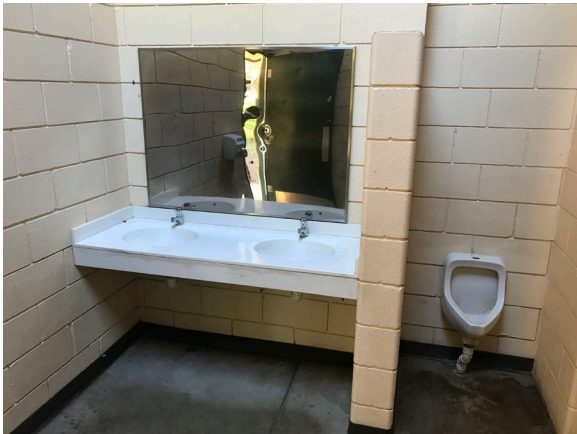

Oak Meadows Restroom Exterior

Oak Meadows Restroom

Back of restroom and vault access

Existing trail to be paved

Sidewalk to be replaced and new ADA parking added

Oak Meadows Restroom Interior

Oak Meadows Men's Interior
Two sinks, 2 urinals

One toilet, wall to be removed

Oak Meadows Women's Interior: 2 sinks

Three toilets, CMU walls to be removed

Oak Meadows Restroom Composting Toilet & Vault

Typical Composting Toilet

Composting units in vault, to be removed

Filter tank in vault

Irrigation controls in vault

Pine Meadows Restroom

Pine Meadows restroom

Pine Meadows Women's restroom:
2 sinks, 3 toilets

Pine Meadows Men's restroom:
2 sinks, 2 urinals, one toilet

CMU walls to be removed

Pine Meadows Restroom Vault

Pine Meadows restroom vault

Vault equipment to be removed