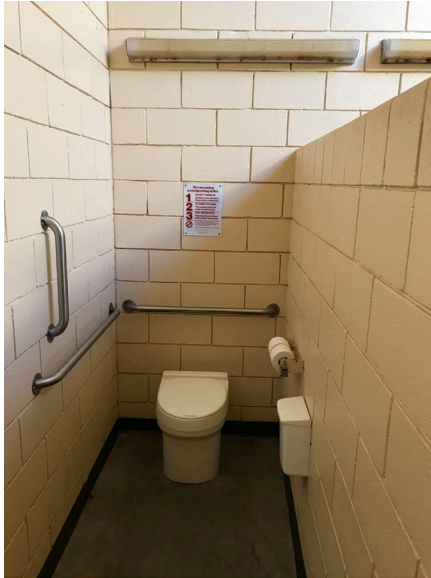

Oak Meadows Restroom Exterior

Oak Meadows Restroom

Back of restroom and vault access

Existing trail to be paved

Sidewalk to be replaced and new ADA parking added

Oak Meadows Restroom Interior

Oak Meadows Men's Interior
Two sinks, 2 urinals

One toilet, wall to be removed

Oak Meadows Women's Interior: 2 sinks

Three toilets, CMU walls to be removed

Oak Meadows Restroom Composting Toilet & Vault

Typical Composting Toilet

Composting units in vault, to be removed

Filter tank in vault

Irrigation controls in vault

Pine Meadows Restroom

Pine Meadows restroom

Pine Meadows Women's restroom:
2 sinks, 3 toilets

Pine Meadows Men's restroom:
2 sinks, 2 urinals, one toilet

CMU walls to be removed