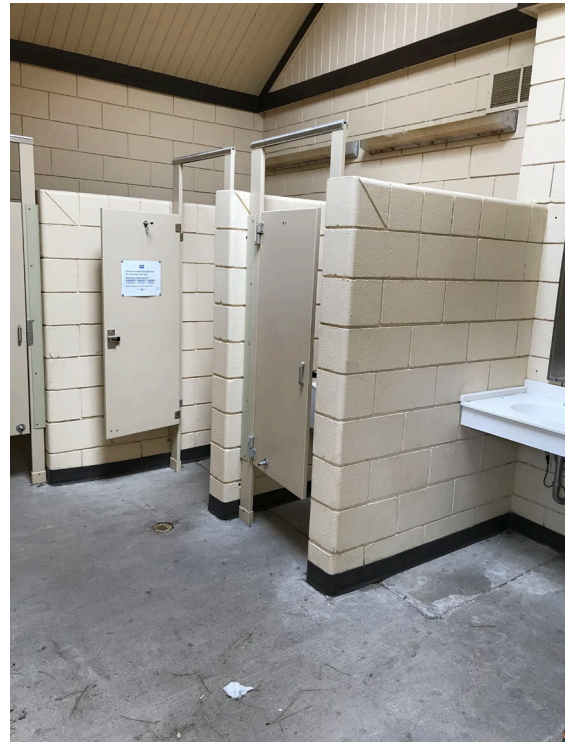

Oak Meadows Restroom Exterior

Oak Meadows Restroom

Back of restroom and vault access

Existing trail to be paved

Sidewalk to be replaced and new ADA parking added

Oak Meadows Restroom Interior

Oak Meadows Men's Interior
Two sinks, 2 urinals

One toilet, wall to be removed

Oak Meadows Women's Interior: 2 sinks

Three toilets, CMU walls to be removed

Oak Meadows Restroom Composting Toilet & Vault

Typical Composting Toilet

Composting units in vault, to be removed

Filter tank in vault

Irrigation controls in vault

Pine Meadows Restroom

Pine Meadows restroom

Pine Meadows Women's restroom:
2 sinks, 3 toilets

Pine Meadows Men's restroom:
2 sinks, 2 urinals, one toilet

CMU walls to be removed