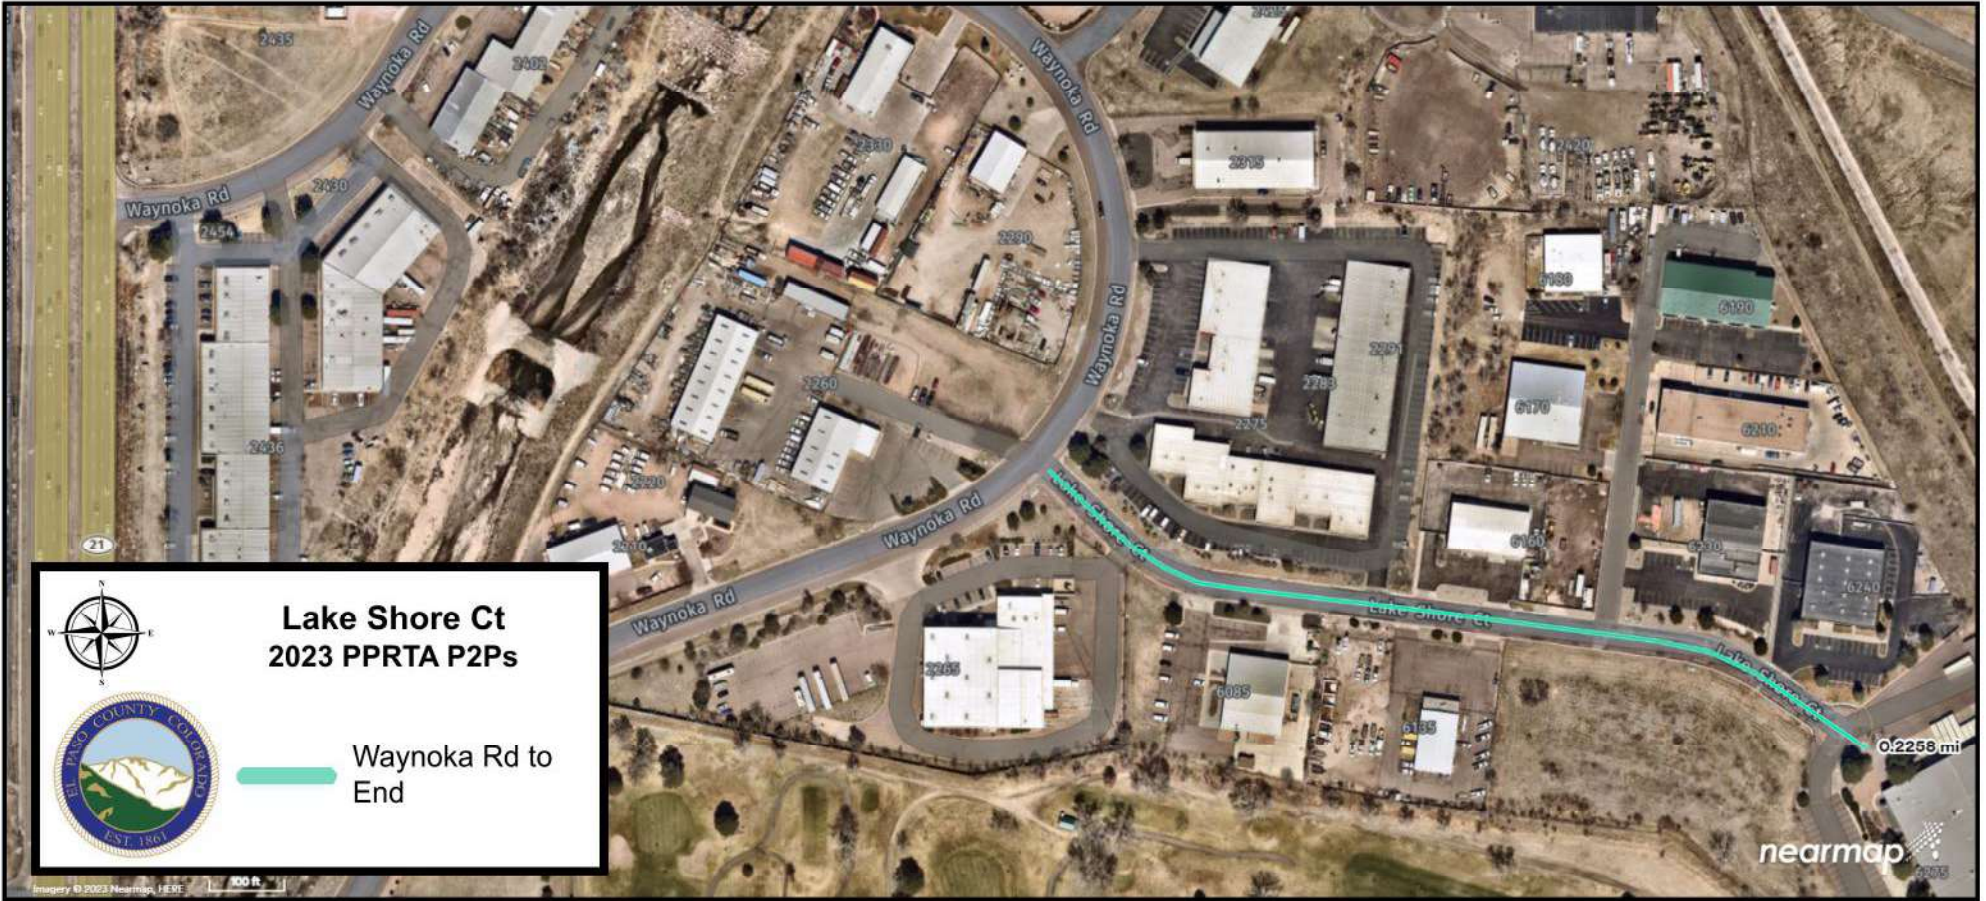

**Western Dr  
2023 PPRTA P2Ps**

Peterson Rd to  
Galley Rd

0.221 mi Western Dr

nearmap

Sun Mar 27 2022

50 Feet

### Desiree Dr 2023 PPRTA P2Ps

Baptist Rd to  
Holbein Dr

**Lake Shore Ct  
2023 PPRTA P2Ps**

Waynoka Rd to  
End

nearmap

0.2258 mi

### Churchill PI 2023 PPRTA P2Ps

Jessie Dr to End